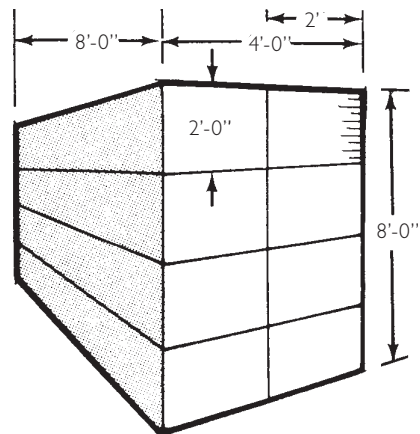

INNOVATIONS FOR LIVING®

FOAMULAR®

Extruded Polystyrene Insulation Accessory Products

Packaging and Truck Loading Data Sheet

Truck Loading Data

Size (Inches)	Pieces Per Bundle	Square Feet Per Bundle	Pieces Per Unit	Square Feet Per Unit	Square Feet T/L
½ x 24 x 96	40	640	320	5,120	61,440
½ x 48 x 96	20	640	160	5,120	61,440
¾ x 24 x 96	32	512	256	4,096	49,152
¾ x 48 x 96	16	512	128	4,096	49,152
¾ x 48 x 108	16	576	128	4,608	36,864
1 x 16 x 96	24	256	288	3,072	36,864
1 x 24 x 96	24	384	192	3,072	36,864
1 x 48 x 96	12	384	96	3,072	36,864
1 x 48 x 108	12	432	96	3,456	34,560
1½ x 16 x 96	16	171	192	2,048	24,576
1½ x 24 x 96	16	256	128	2,048	24,576
1½ x 48 x 96	8	256	64	2,048	24,576
2 x 16 x 96	12	128	144	1,536	18,432
2 x 24 x 96	12	192	96	1,536	18,432
2 x 48 x 96	6	192	48	1,536	18,432
2½ x 16 x 96	9	96	108	1,152	13,824
2½ x 24 x 96	9	144	72	1,152	13,824
2½ x 48 x 96	9	288	36	1,152	13,824
3 x 16 x 96	8	85	96	1,024	12,288
3 x 24 x 96	8	128	64	1,024	12,288
3 x 48 x 96	4	128	32	1,024	12,288
3½ x 24 x 96	7	112	56	896	10,752
4 x 24 x 96	6	96	48	768	9,216

½" Nominal

Pallet per truckload

96" = 12 PL/TL

108" = 10 PL/TL

ONE UNIT = 12 BUNDLES
16" PANELS

ONE UNIT = 8 BUNDLES
24" PANELS

ONE UNIT = 8 BUNDLES
48" PANELS

INNOVATIONS FOR LIVING®