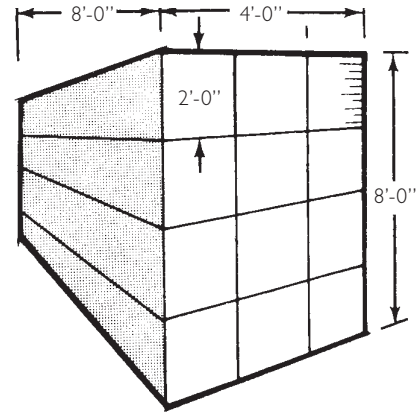

INNOVATIONS FOR LIVING®

FOAMULAR®

Extruded Polystyrene Insulation Accessory Products

Packaging and Truck Loading Data Sheet

Truck Loading Data

Size (Inches)	Pieces Per Bundle	Square Feet Per Bundle	Pieces Per Unit	Square Feet Per Unit	Square Feet T/L
½ x 24 x 96	40	640	320	5,120	61,440
½ x 48 x 96	20	640	160	5,120	61,440
¾ x 24 x 96	32	512	256	4,096	49,152
¾ x 48 x 96	16	512	128	4,096	49,152
¾ x 48 x 108	16	576	128	4,608	36,864
1 x 16 x 96	24	256	288	3,072	36,864
1 x 24 x 96	24	384	192	3,072	36,864
1 x 48 x 96	12	384	96	3,072	36,864
1 x 48 x 108	12	432	96	3,456	34,560
1½ x 16 x 96	16	171	192	2,048	24,576
1½ x 24 x 96	16	256	128	2,048	24,576
1½ x 48 x 96	8	256	64	2,048	24,576
2 x 16 x 96	12	128	144	1,536	18,432
2 x 24 x 96	12	192	96	1,536	18,432
2 x 48 x 96	6	192	48	1,536	18,432
2½ x 16 x 96	9	96	108	1,152	13,824
2½ x 24 x 96	9	144	72	1,152	13,824
2½ x 48 x 96	9	288	36	1,152	13,824
3 x 16 x 96	8	85	96	1,024	12,288
3 x 24 x 96	8	128	64	1,024	12,288
3 x 48 x 96	4	128	32	1,024	12,288
3½ x 24 x 96	7	112	56	896	10,752
4 x 24 x 96	6	96	48	768	9,216

½" Nominal

Pallet per truckload

96" = 12 PL/TL

108" = 10 PL/TL

ONE UNIT = 12 BUNDLES
16" PANELS

ONE UNIT = 8 BUNDLES
24" PANELS

ONE UNIT = 8 BUNDLES
48" PANELS

INNOVATIONS FOR LIVING®