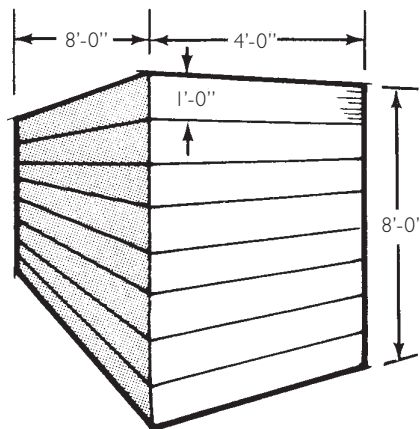

INNOVATIONS FOR LIVING®

FOAMULAR®

Extruded Polystyrene Insulation Accessory Products

Packaging and Truck Loading Data Sheet

Truck Loading Data

Size (Inches)	Pieces Per Bundle	Square Feet Per Bundle	Pieces Per Unit	Square Feet Per Unit	Square Feet T/L
½ x 24 x 96	40	640	320	5,120	61,440
½ x 48 x 96	20	640	160	5,120	61,440
¾ x 24 x 96	32	512	256	4,096	49,152
¾ x 48 x 96	16	512	128	4,096	49,152
¾ x 48 x 108	16	576	128	4,608	36,864
1 x 16 x 96	24	256	288	3,072	36,864
1 x 24 x 96	24	384	192	3,072	36,864
1 x 48 x 96	12	384	96	3,072	36,864
1 x 48 x 108	12	432	96	3,456	34,560
1½ x 16 x 96	16	171	192	2,048	24,576
1½ x 24 x 96	16	256	128	2,048	24,576
1½ x 48 x 96	8	256	64	2,048	24,576
2 x 16 x 96	12	128	144	1,536	18,432
2 x 24 x 96	12	192	96	1,536	18,432
2 x 48 x 96	6	192	48	1,536	18,432
2½ x 16 x 96	9	96	108	1,152	13,824
2½ x 24 x 96	9	144	72	1,152	13,824
2½ x 48 x 96	9	288	36	1,152	13,824
3 x 16 x 96	8	85	96	1,024	12,288
3 x 24 x 96	8	128	64	1,024	12,288
3 x 48 x 96	4	128	32	1,024	12,288
3½ x 24 x 96	7	112	56	896	10,752
4 x 24 x 96	6	96	48	768	9,216

½" Nominal

Pallet per truckload

96" = 12 PL/TL

108" = 10 PL/TL

ONE UNIT = 12 BUNDLES
16" PANELS

ONE UNIT = 8 BUNDLES
24" PANELS

ONE UNIT = 8 BUNDLES
48" PANELS

INNOVATIONS FOR LIVING®